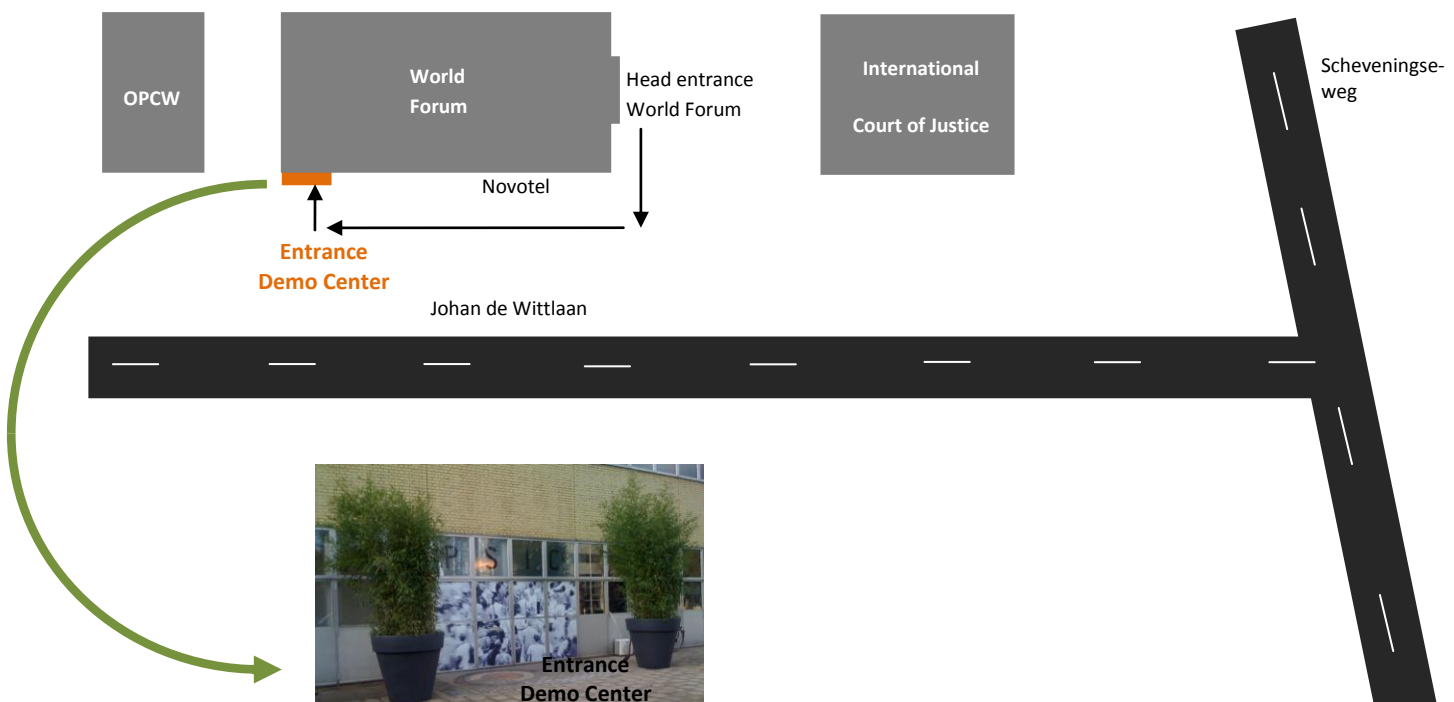

Route description – PSIC Demo Center

How can we be reached?

By car

From direction Utrecht/ Amsterdam /Rotterdam

- At the junction Prins Clausplein, follow the A12 direction Den Haag.
- After 5,8 km turn left at the Zuid Hollandlaan.
- After 450 m turn right at the Koningkade.
- After 1,4 km turn right at the ramp.
- After 1 km go straight to the Professor B.M Teldersweg.
- Continue driving on Professor B.M. Teldersweg.
- Turn a corner of 180 degrees when you arrive at the Dr. Aletta Jacobsweg.
- Take the driveway to Professor B.M. Teldersweg.
- Proceed to Johan de Wittlaan.
- Turn right at Churchillplein.
- Turn a corner of 180 degrees.
- You have arrived at the World Forum Convention Center N.V. If you face the main entrance of the World Forum, please walk to the left side of the building.
- After approximately 300 meters you have arrived at PSIC Demo Center (situated between OPCW and Novotel).

By public transportation

From the Central Station of The Hague

- Take tramline 10, heading in the direction of "Statenkwartier".
- Exit the tram at the stop "Johan de Wittlaan".
- From here it is a 3 minute walk to the World Forum Convention Center N.V.

From the station Hollands Spoor of The Hague

- Take tram 1, heading in the direction of "Scheveningen Noorderstrand".
- Exit the tram at the stop "Nederlands congrescentrum/World Forum".
- You have arrived at the World Forum Convention Center N.V. If you face the main entrance of the World Forum, please walk to the left side of the building (left of Novotel entrance).
- After approximately 300 meters you have arrived at PSIC Demo Center See [ov9292](#) for a detailed route description.